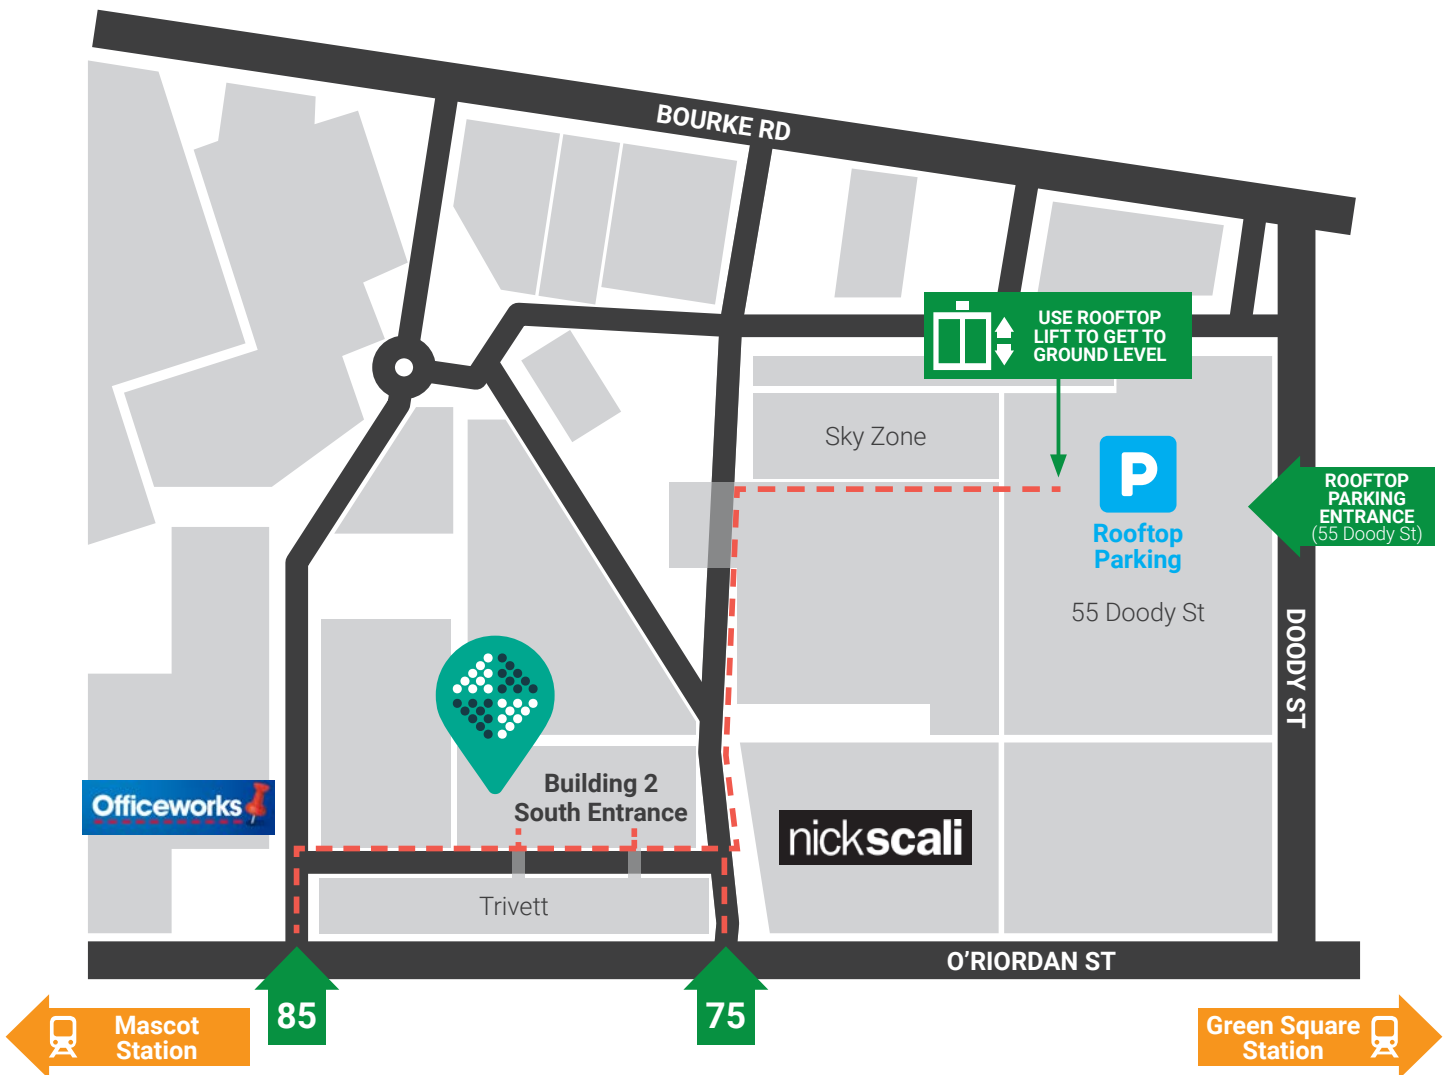

Directions to GP Synergy Alexandria Office

Getting there

GP Synergy
Level 2 Building 2
75 O'Riordan Street, Alexandria
P: 1300 477 963

By taxi:

- The best landmark for GP Synergy's offices is Officeworks. Then head on foot to Building 2, South Entrance.

By public transport:

- GP Synergy's Alexandria office is a 15 minute walk from Mascot train station and a 20 minute walk from Green Square train station.

Parking:

- Paid street parking (\$3/hr or a maximum \$7/day) is available around the business park. A large section of public parking is available via 55 Doody Street on the rooftop level of the carpark.